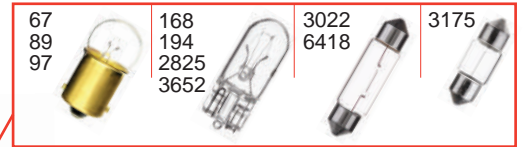

SIDEMARKER [FRONT & REAR]

ASHTRAY

DAY TIME RUNNING

JAPANESE VEHICLES

Acura	Infiniti	Lexus	Nissan	Toyota	 Since 1959
Honda	Isuzu	Mazda	Subaru		
Hyundai	Kia	Mitsubishi	Suzuki		

STEP / COURTESY

TRUNK CARGO

LICENSE PLATE