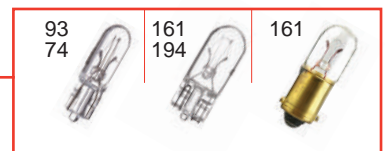

SIDEMARKER [FRONT & REAR]

ASHTRAY

DAY TIME RUNNING

JAPANESE VEHICLES

Acura	Infiniti	Lexus	Nissan	Toyota	 Since 1959
Honda	Isuzu	Mazda	Subaru		
Hyundai	Kia	Mitsubishi	Suzuki		

STEP / COURTESY

TRUNK CARGO

LICENSE PLATE