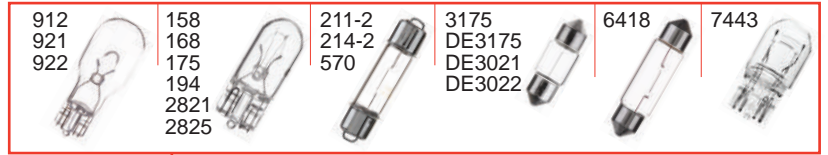

SIDEMARKER [FRONT & REAR]

ASHTRAY

DAY TIME RUNNING

JAPANESE VEHICLES

Acura	Infiniti	Lexus	Nissan	Toyota	 Since 1959
Honda	Isuzu	Mazda	Subaru		
Hyundai	Kia	Mitsubishi	Suzuki		

STEP / COURTESY

TRUNK CARGO

LICENSE PLATE

BACK UP & CORNERING

STOP & TAIL LIGHT

PARKING

HIGH MOUNT STOP

DIRECTIONAL [REAR]