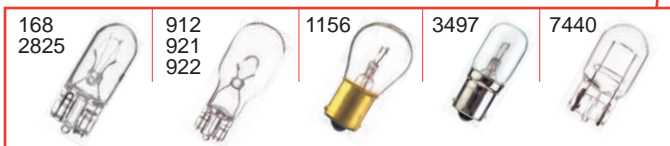

BACK UP & CORNERING

STOP & TAIL LIGHT

PARKING

HIGH MOUNT STOP

DIRECTIONAL [REAR]